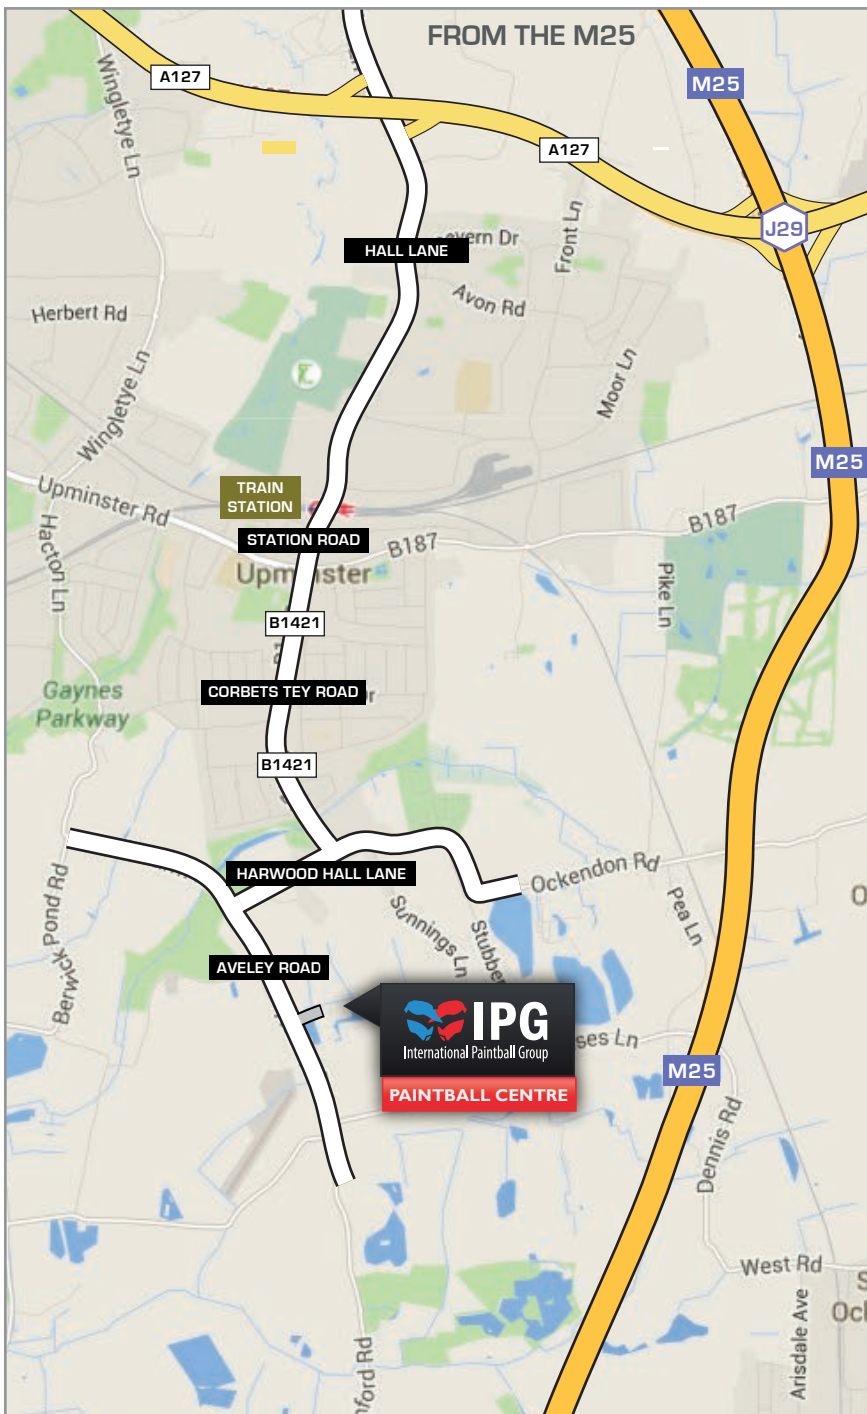

IMPORTANT INFORMATION

- All paintball centres are located in woodlands. Woodlands do not always have specific postcodes.
- Please don't rely 100% on the postcode alone.
- GPS coordinates can be used to find the exact location of the paintball centre.
- Please car pool where possible as parking on-site is limited.

BY CAR

FROM THE M25

- Exit the M25 at Junction 29 and take the A127 signposted Romford.
- After 1 mile, leave the A127 on a slip road, following signs for Upminster and Cranham.
- After 100 yards the slip road ends at a T-Junction with Hall Lane. Turn left towards Upminster and Cranham.
- Continue straight on for 2 ½ miles (passing straight over one mini-roundabout, then passing Upminster tube station on your left, crossing the A124, and passing all the shops in Upminster town centre).
- Turn right onto Harwood Hall Lane (signposted Rainham and Aveley). After ½ a mile turn left onto Aveley Road at the mini-roundabout. The entrance to the paintball centre is 400 yards on the left.