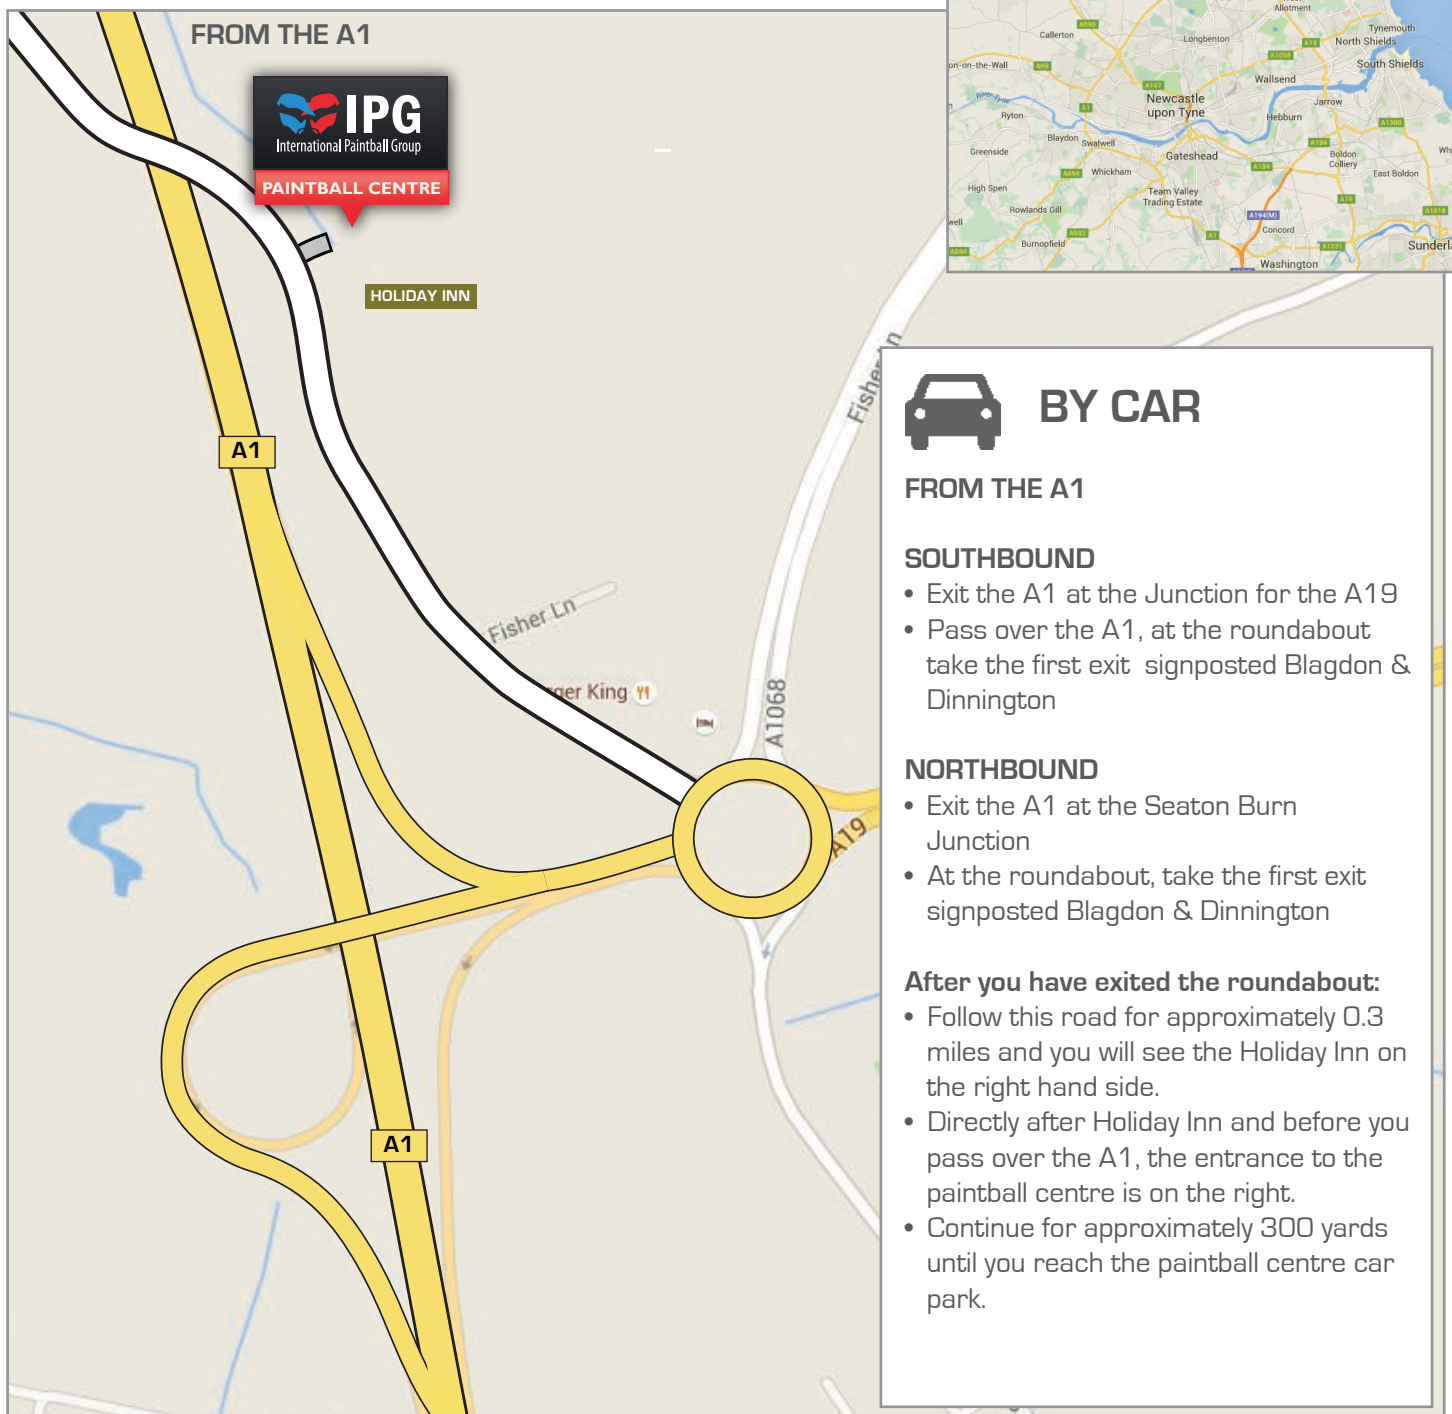

## IMPORTANT INFORMATION

- All paintball centres are located in woodlands. Woodlands do not always have specific postcodes.
- Please don't rely 100% on the postcode alone.
- GPS coordinates can be used to find the exact location of the paintball centre.
- Please car pool where possible as parking on-site is limited.

#### SOUTHBOUND

- Exit the A1 at the Junction for the A19
- Pass over the A1, at the roundabout take the first exit signposted Blagdon & Dinnington

#### NORTHBOUND

- Exit the A1 at the Seaton Burn Junction
- At the roundabout, take the first exit signposted Blagdon & Dinnington

#### After you have exited the roundabout:

- Follow this road for approximately 0.3 miles and you will see the Holiday Inn on the right hand side.
- Directly after Holiday Inn and before you pass over the A1, the entrance to the paintball centre is on the right.
- Continue for approximately 300 yards until you reach the paintball centre car park.