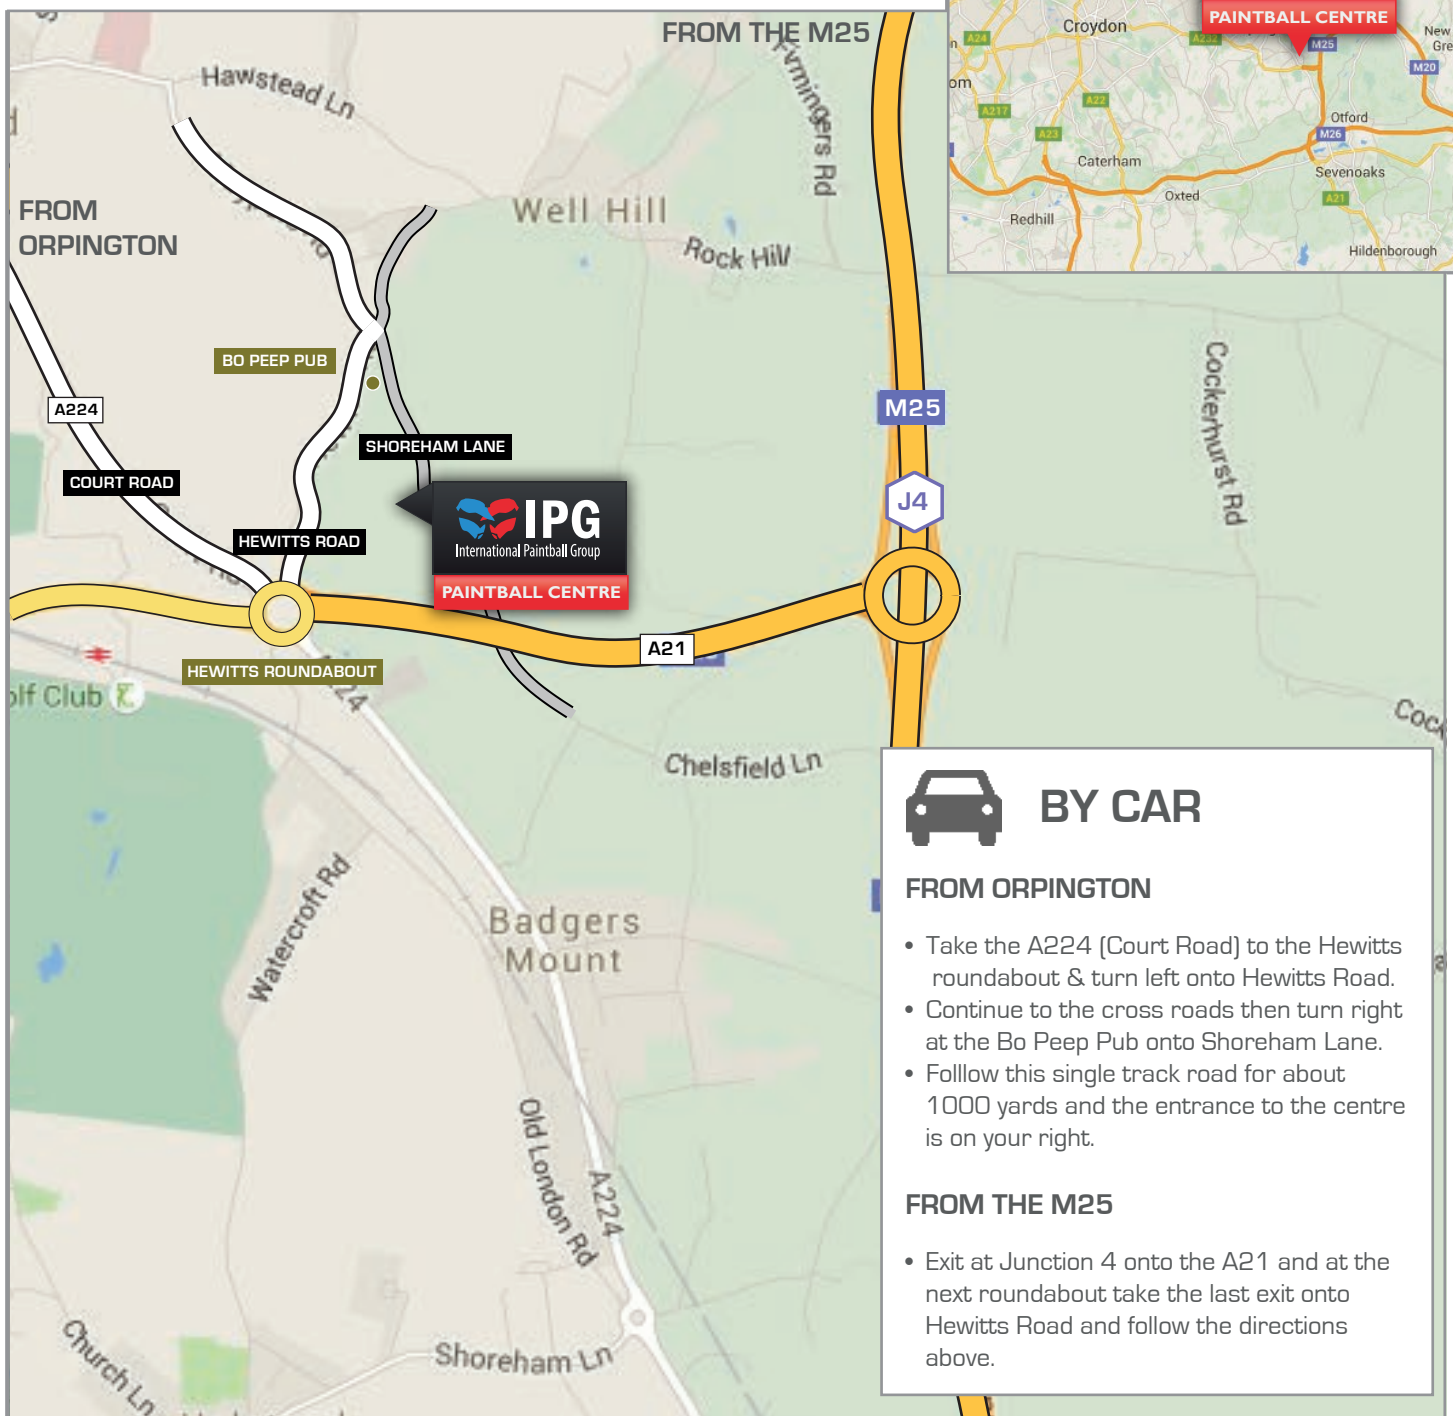

## IMPORTANT INFORMATION

- All paintball centres are located in woodlands. Woodlands do not always have specific postcodes.
- Please don't rely 100% on the postcode alone.
- GPS coordinates can be used to find the exact location of the paintball centre.
- **PLEASE NOTE:** There is no coach parking on site (you may drop off, park nearby & collect). There is limited parking space available on site – players attending with less than 4 players in any car will have to find alternative parking.

## BY CAR

### FROM ORPINGTON

- Take the A224 (Court Road) to the Hewitts roundabout & turn left onto Hewitts Road.
- Continue to the cross roads then turn right at the Bo Peep Pub onto Shoreham Lane.
- Follow this single track road for about 1000 yards and the entrance to the centre is on your right.

### FROM THE M25

- Exit at Junction 4 onto the A21 and at the next roundabout take the last exit onto Hewitts Road and follow the directions above.