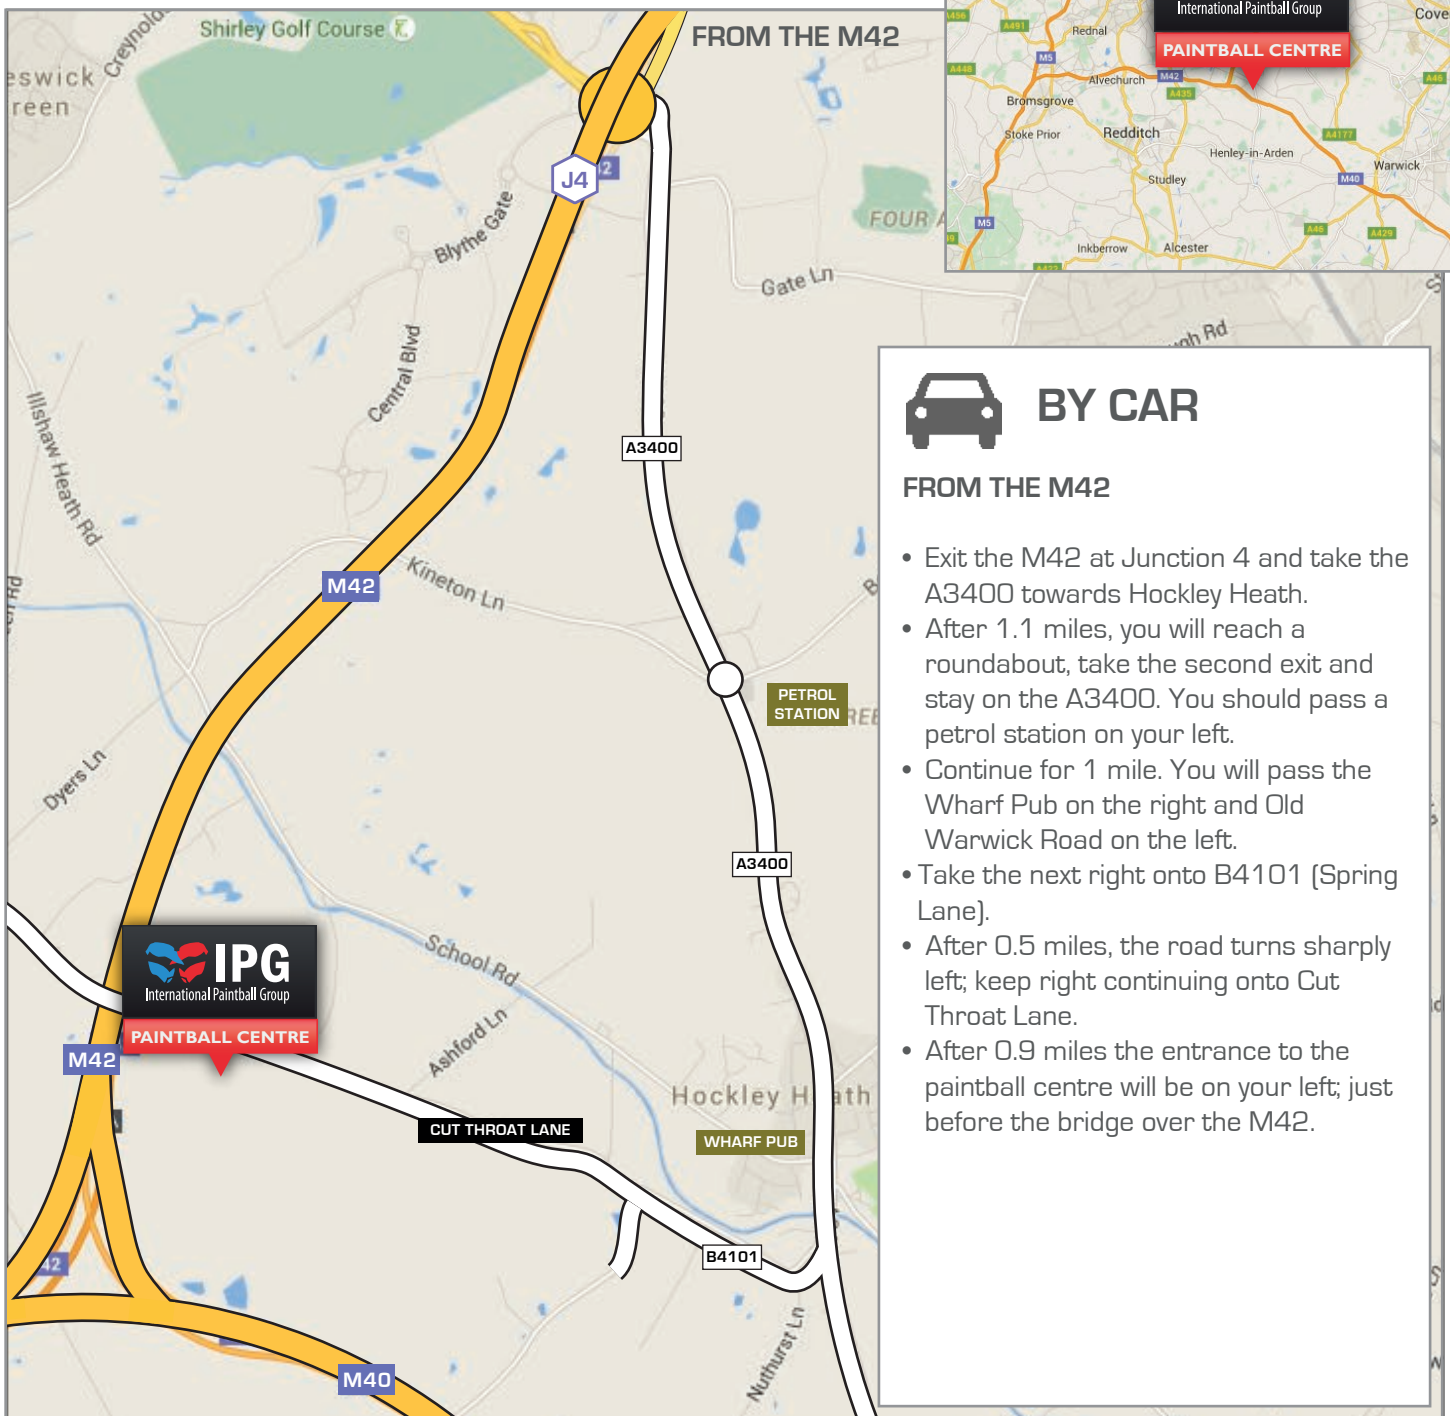

CUT THROAT LANE, EARLSWOOD, HOCKLEY HEATH, B94 6SE
 GPS Coordinates: 52.355587, -1.806084

IMPORTANT INFORMATION

- All paintball centres are located in woodlands. Woodlands do not always have specific postcodes.
- Please don't rely 100% on the postcode alone.
- GPS coordinates can be used to find the exact location of the paintball centre.
- Please car pool where possible as parking on-site is limited.

BY CAR

FROM THE M42

- Exit the M42 at Junction 4 and take the A3400 towards Hockley Heath.
- After 1.1 miles, you will reach a roundabout, take the second exit and stay on the A3400. You should pass a petrol station on your left.
- Continue for 1 mile. You will pass the Wharf Pub on the right and Old Warwick Road on the left.
- Take the next right onto B4101 (Spring Lane).
- After 0.5 miles, the road turns sharply left; keep right continuing onto Cut Throat Lane.
- After 0.9 miles the entrance to the paintball centre will be on your left; just before the bridge over the M42.